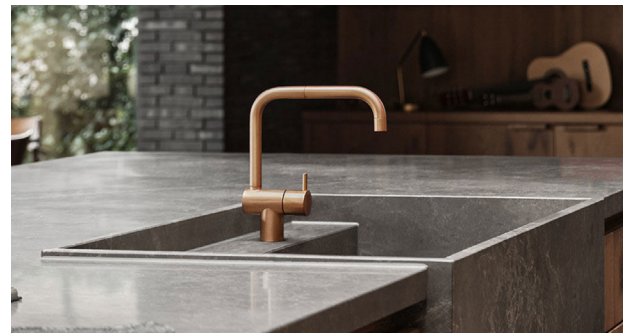

A kitchen with a natural atmosphere and modern aesthetics. Neutral earthy colours, combination of natural materials and simple forms create a holistic Zen sensation and peaceful ambiance into the kitchen.

VOLA KV1

Single-lever mixer with ceramic valve, double swivel spout, aerator to save water.

THE BATHROOMS

ATLAS CONCORDE
MARVEL 3D
Wall tiles 3d Marvel 3d Travertine White
Matching floor in total look
Marvel Travertine White Vein Cut