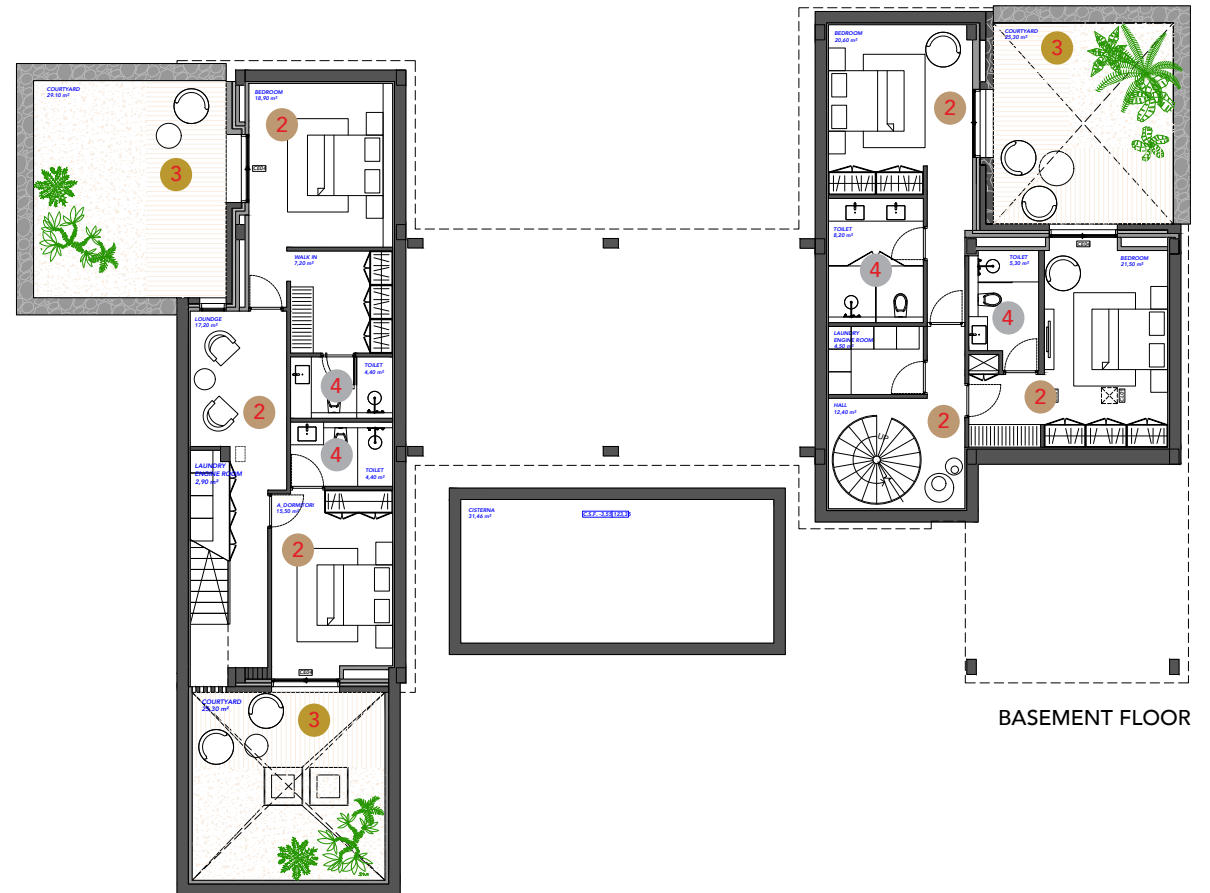

HOUSE IN FORMENTERA

building specifications

THE HOUSE

THE PLACE

THE COLOURS

FLOOR FINISHES

ATLAS CONCORDE
BOOST STONE
Boost Stone Pearl Matte/Matt 120x120 cm (1)

ANTICATO PARQUET
ROVERE INVISIBLE
Natural toasted oak floor with light patina in ocher color, Soft brushing with straight and regular bevels. Contemporary product. Medium knots repaired minor color changes to wood are allowed (2)

FLOOR FINISHES

ATLAS CONCORDE
Boost Balance Ash Matte 120x120 cm | 471/4"x471/4" (4)

Wooden deck (3)

ANTICATO PARQUET
ROVERE INVISIBLE
Natural toasted oak floor with light patina in ocher color, Soft brushing with straight and regular bevels. Contemporary product. Medium knots repaired minor color changes to wood are allowed (2)

VOLA KV1

Single-lever mixer with ceramic valve, double swivel spout, aerator to save water.

THE BATHROOMS

ATLAS CONCORDE
MARVEL 3D
Wall tiles 3d Marvel 3d Travertine White
Matching floor in total look
Marvel Travertine White Vein Cut

VOLA COMBI 26S
Built-in shower taps
Brushed chrome

VOLA 111
Wall-mounted single-lever mixer with ceramic valve.
brushed chrome

THE WINDOWS

SOLDEVILA
Model Maxlight 92
Fully hidden sash window.
More glass and light surface.
Allows you to place glass up to 52mm thick and 51dB of acoustic attenuation.