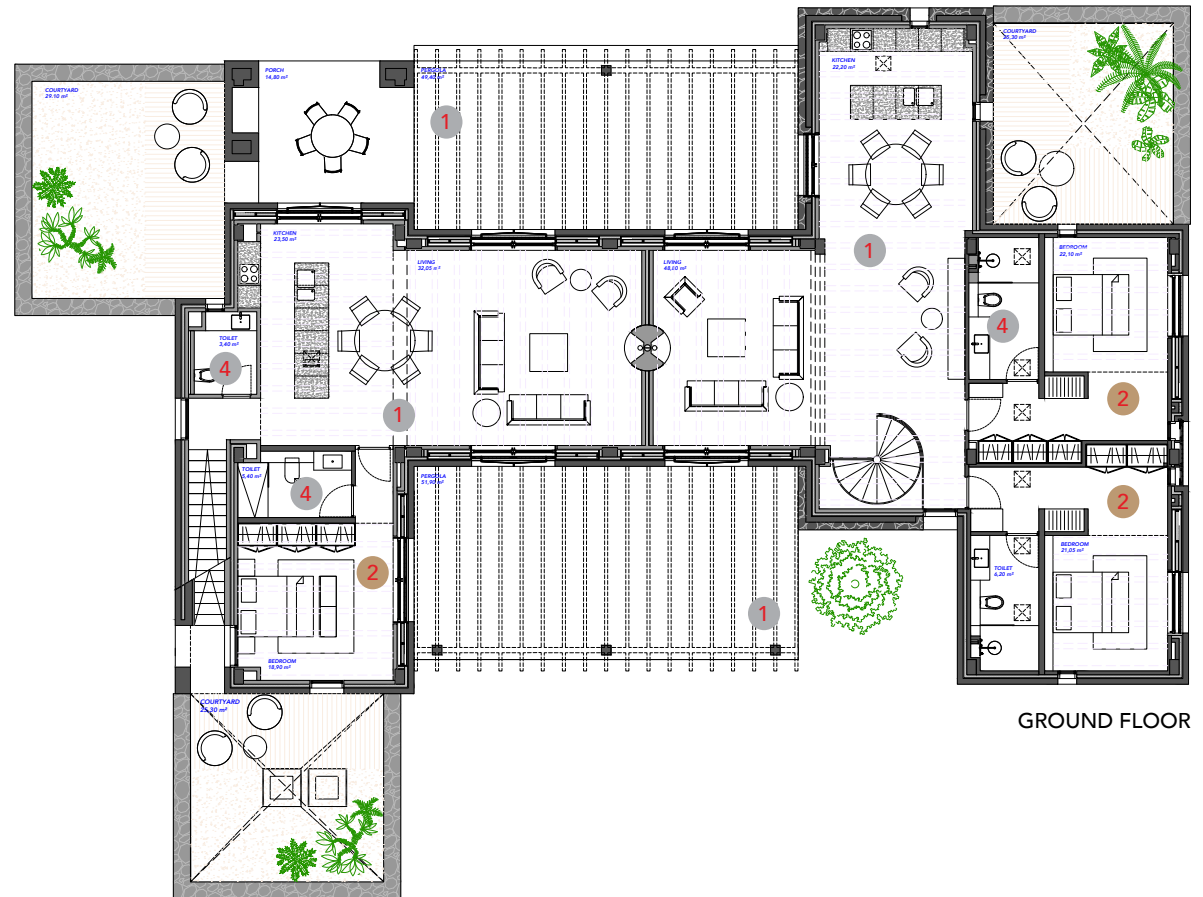

HOUSE IN FORMENTERA

building specifications

THE HOUSE

THE PLACE

THE COLOURS

FLOOR FINISHES

ATLAS CONCORDE
BOOST STONE
Boost Stone Pearl Matte/Matt 120x120 cm (1)

ANTICATO PARQUET
ROVERE INVISIBLE
Natural toasted oak floor with light patina in ocher color, Soft brushing with straight and regular bevels. Contemporary product. Medium knots repaired minor color changes to wood are allowed (2)

FLOOR FINISHES

ATLAS CONCORDE
Boost Balance Ash Matte 120x120 cm | 471/4"x471/4" (4)

Wooden deck (3)

ANTICATO PARQUET
ROVERE INVISIBLE
Natural toasted oak floor with light patina in ocher color, Soft brushing with straight and regular bevels. Contemporary product. Medium knots repaired minor color changes to wood are allowed (2)